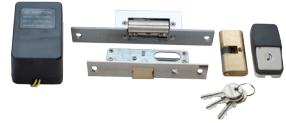

**ELECTRIC DOOR STRIKES**

**Electric Door Strike Kit 15mm T2**

**LK20-4**

- Electric strike and 15mm lock kit includes striker lock, 15mm door lock with oval cylinder, 3 keys, exit push button 12VAC 1.2A bell transformer and mounting screws

**Electric Door Strike Kit 25mm T1**

**LK20-6**

- Electric strike and 25mm lock kit includes striker lock 25mm door lock with euro cylinder, 3 keys, exit push button 12VAC 1.2A bell transformer and mounting screws

**SECURITY LOCKS**

**Padlock Tricircle 32mm Brass**

**LK79**

- Hardened steel shackle
- Solid brass lock case
- Supplied with 3 keys

**Padlock Tricircle 50mm Brass**

**LK79-1**

- Hardened steel shackle
- Solid brass lock case
- Supplied with 3 keys

**Padlock Insurance 70mm**

**LK79-3**

- Steel ball locking mechanism
- Solid brass lock case
- Supplied with 2 keys

**Padlock Insurance 90mm**

**LK79-3-1**

- 90mm Brass monoblock
- Hardened shackle
- Ideal for Centurion Anti-Theft bracket